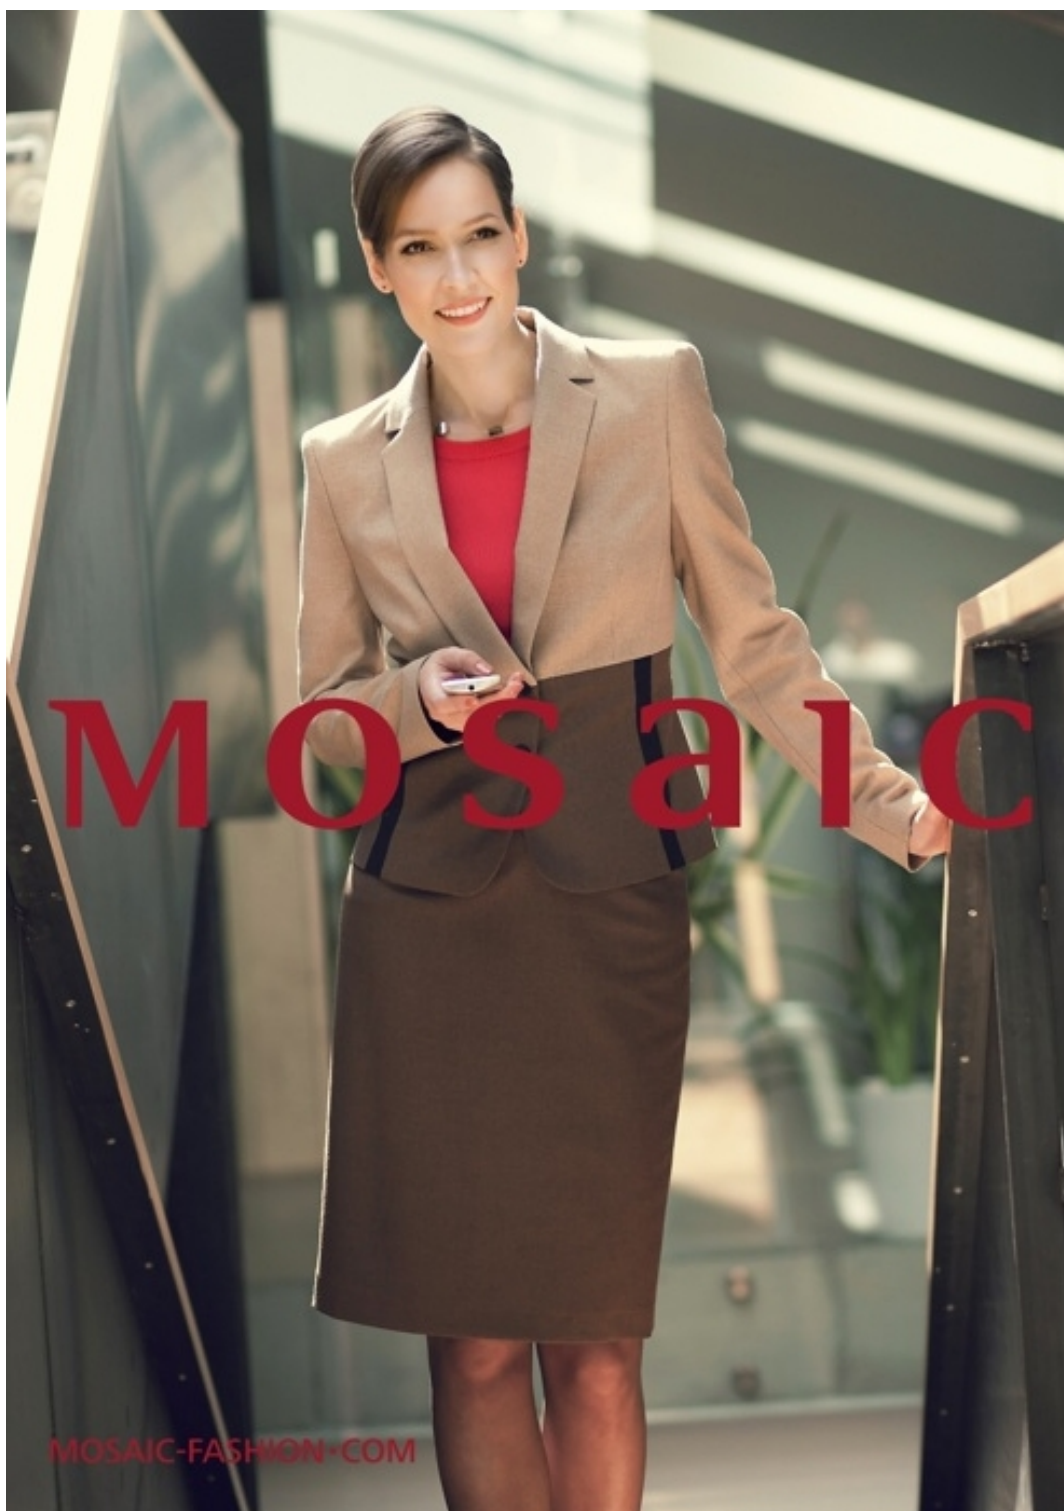

Modelboom

Model management

SILLE [DIRECT BOOKING]

Height : 178 cm / Size : 36 / Bust : 83 cm / Waist : 63 cm / Hips : 90 cm / Hair : Brown / Eyes : Brown / Shoe : 40