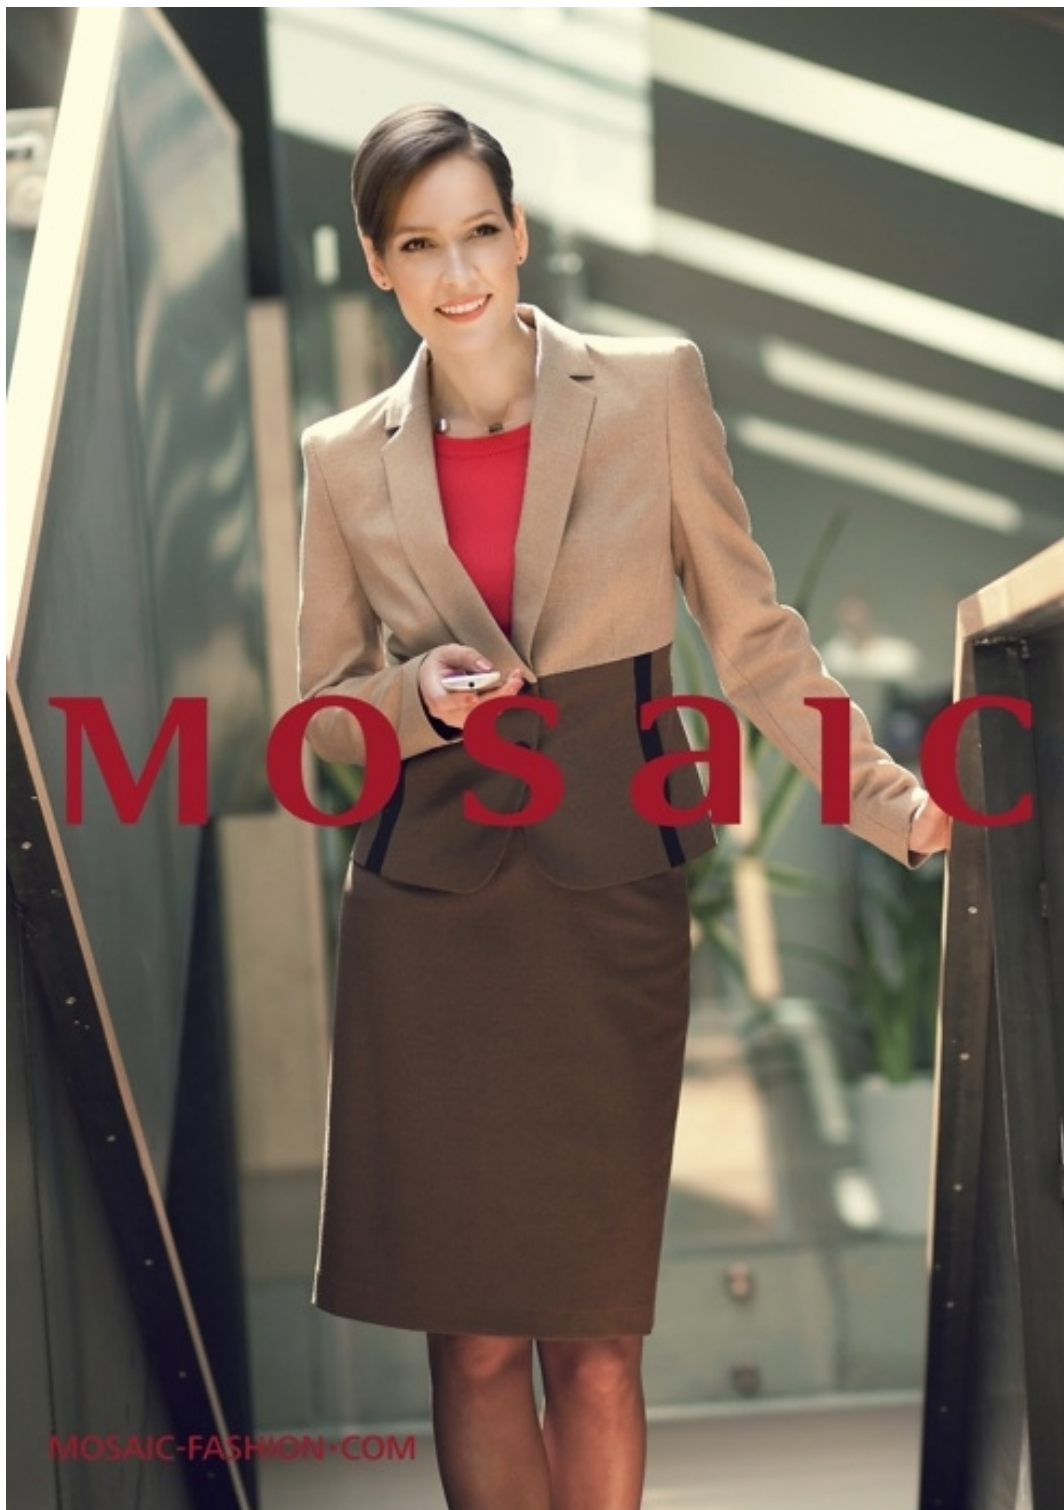

Modelboom

Model management

SILLE [DIRECT BOOKING]

Height : 178 cm / Size : 36 / Bust : 83 cm / Waist : 63 cm / Hips : 90 cm / Hair : Brown / Eyes : Brown / Shoe : 40